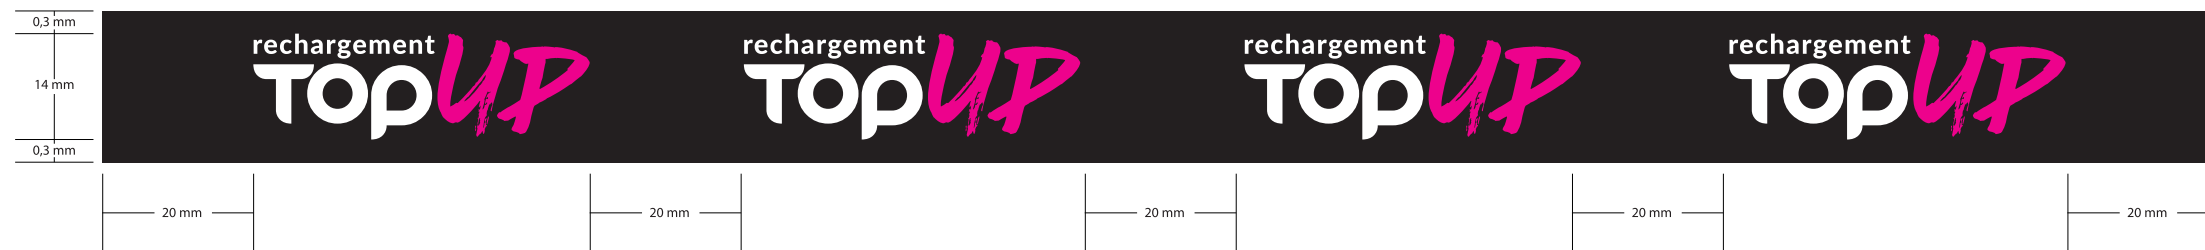

DAUPHIN TELECOM - TOPUP

tour de cou 2 x 28 cm
ECHELLE 1/1

blanc

C 00
M 00
J 00
N 00

magenta

C 00
M 100
J 00
N 00

noir

C 00
M 00
J 00
N 100